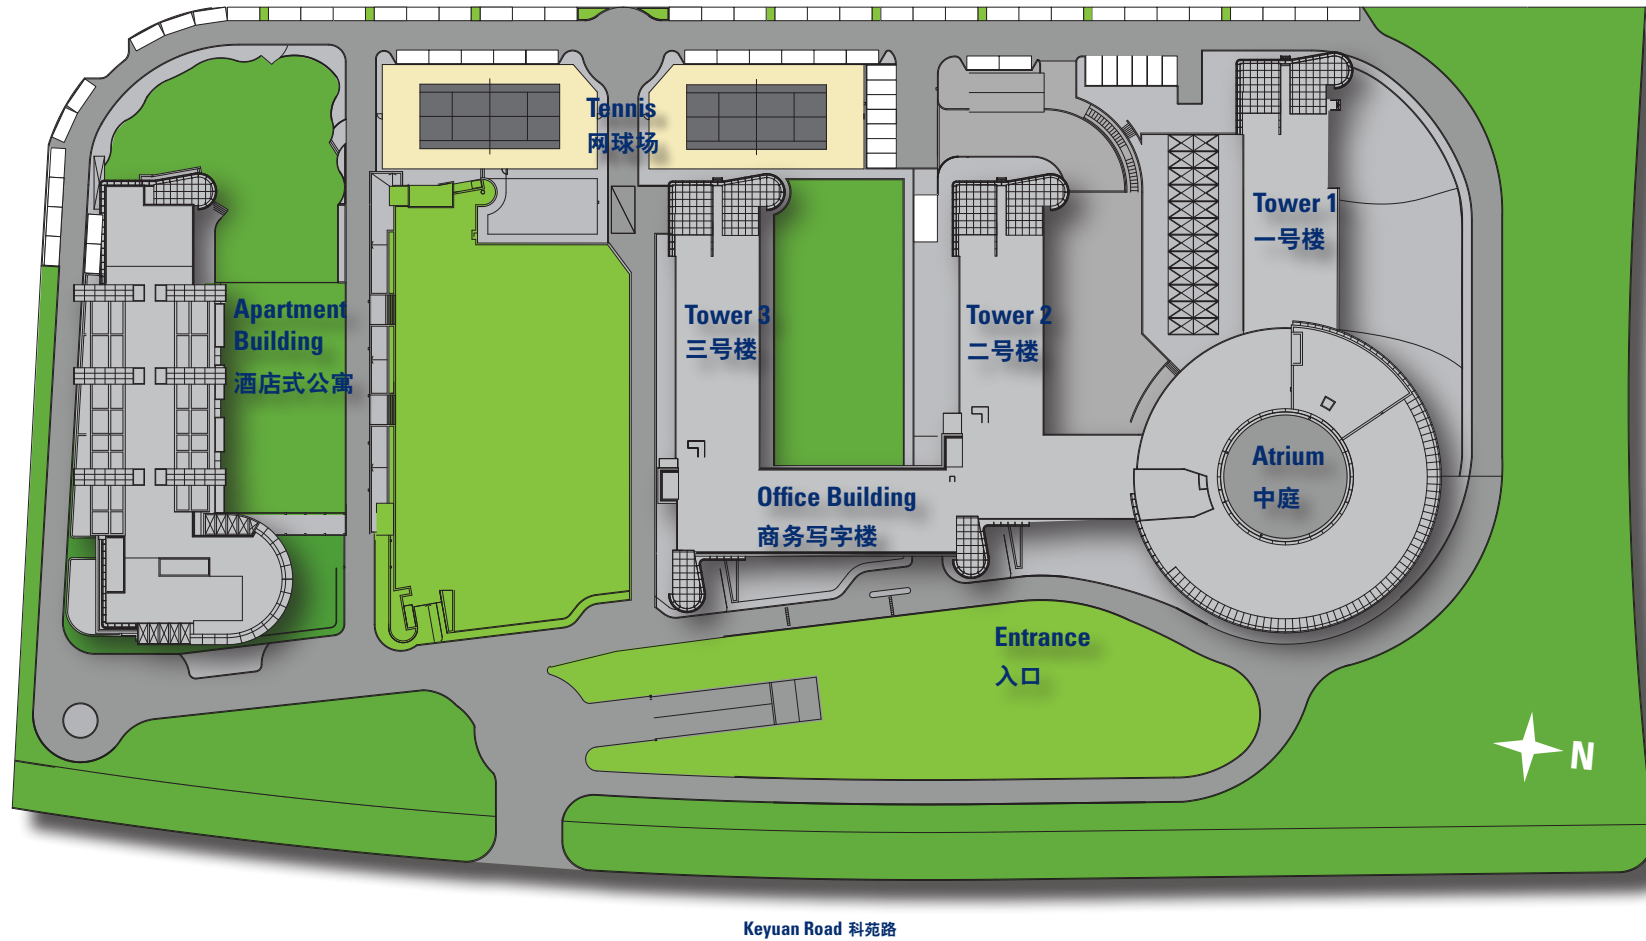

# German Centre Shanghai

上海德国中心

GERMAN CENTRE  
FOR INDUSTRY AND TRADE  
SHANGHAI

BayernLB Group

33,000 m<sup>2</sup> office space,  
16,000 m<sup>2</sup> basement parking lot  
11,000 m<sup>2</sup> apartment building.

33,000 平方米办公区域  
16,000 平方米地下车库  
11,000 平方米酒店式公寓

Longdong Avenue 龙东大道

Keyuan Road 科苑路